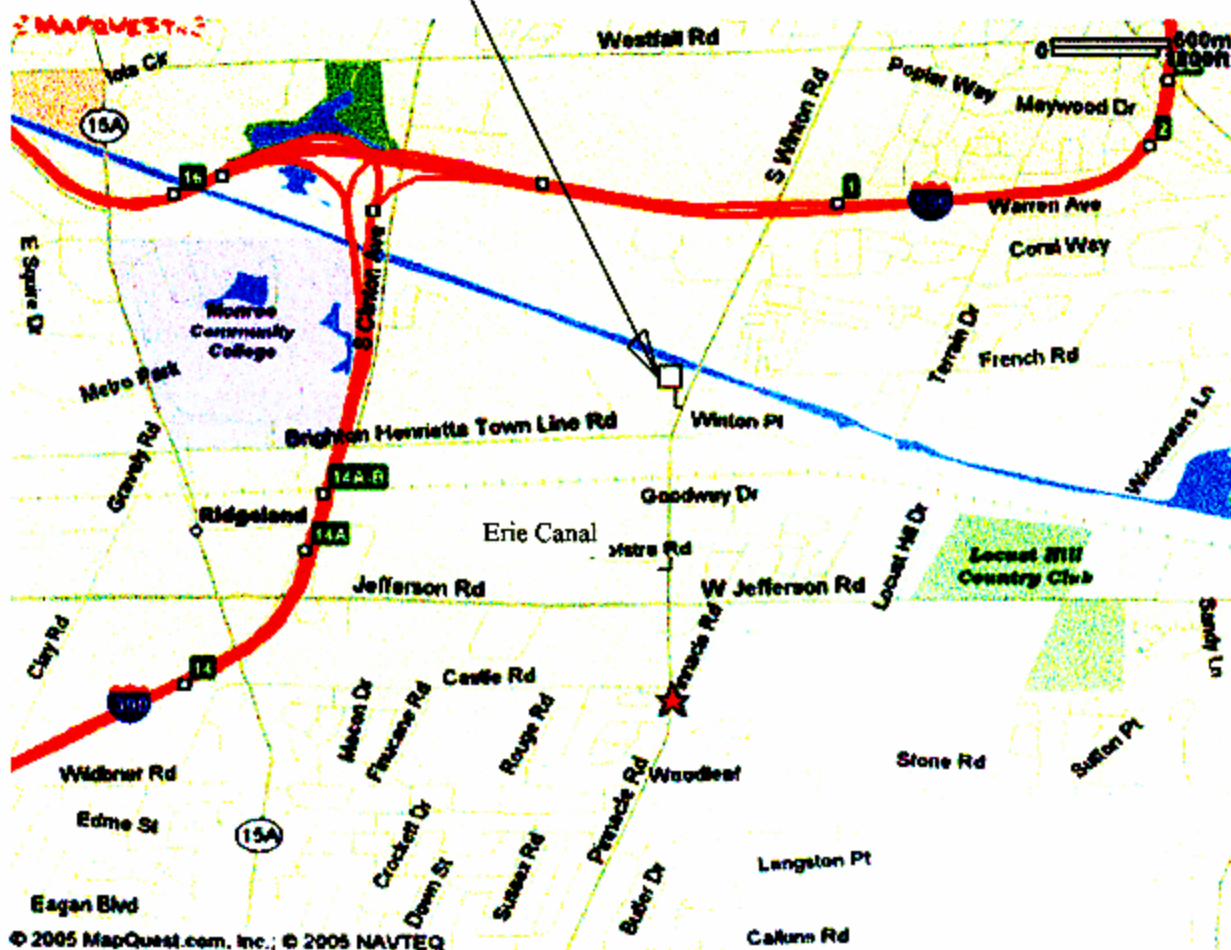

Rochester Rifle Club

NAVTEQ
© 2005 MapQuest.com, Inc.; © 2005 NAVTEQ
All rights reserved. Use Subject to License/Copyright | Map Legend

- 1) Take Exit 46 of the NYS Thruway.
- 2) Go straight North on RT 390.
- 3) Exit to Right onto RT 590 North. Keep Right
- 4) Exit onto Winton Rd. South (1 Mile, this is the first exit you come to on RT 590)
- 5) Turn Right (South). Pass over the Erie Canal.
- 6) The road into Rochester Rifle Club will on your right part way down the hill on the South side of the bridge that passes over the Erie Canal. This is a very sharp right that doubles back into the club, pass the radio towers. If you get the signal light (Brighton - Henrietta TL Rd.) you went too far.